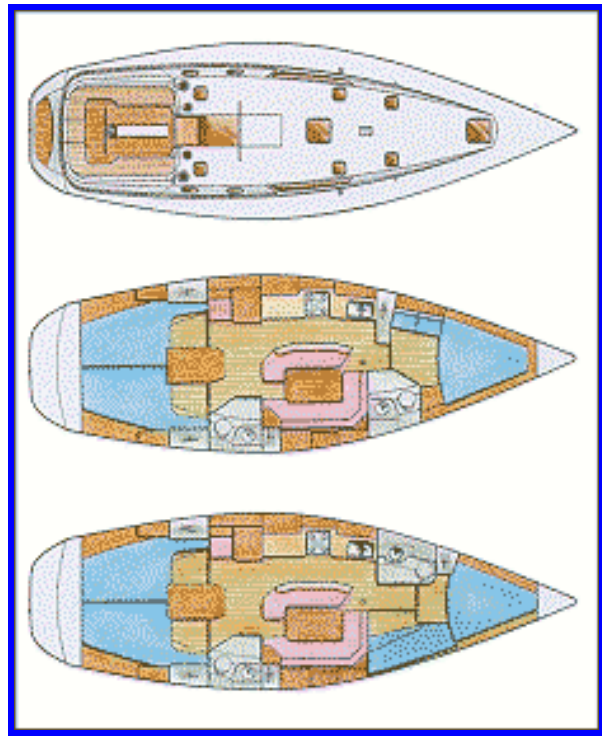

Sun Odyssey 42.2 (1999)

Boat specifications:

Cabins:	4		
Cabin berths:	8		
Max.berths:	9		
Length over all(m):	12.80	Beam (m):	4.10
Draught (m):	2.00	Weight (kg):	8,400
Fuel tank (l):	175	Water tank (l):	440