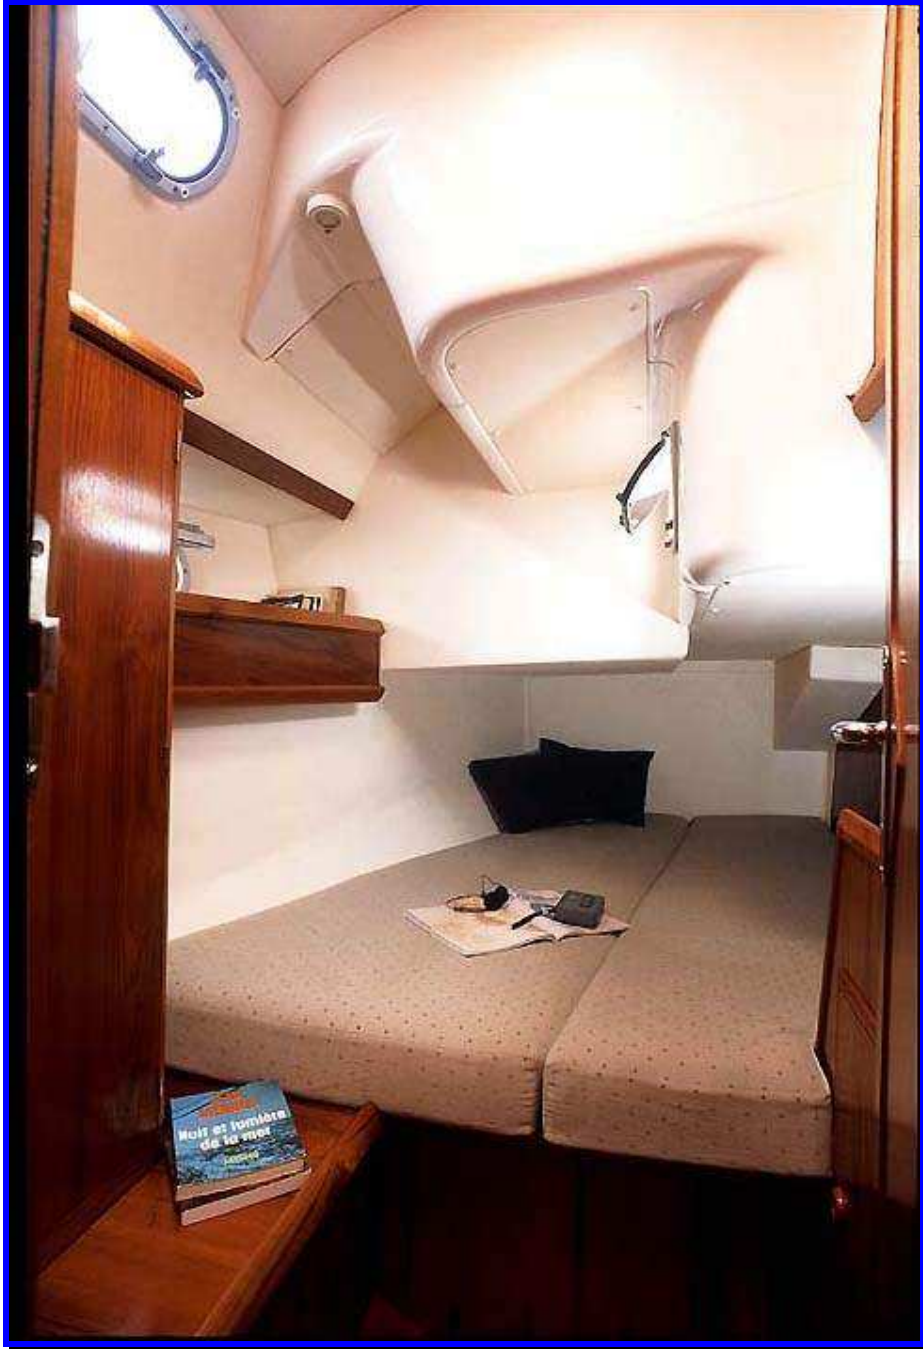

Sun Odyssey 42.2 (1999)

Boat specifications:

Cabins:	4		
Cabin berths:	8		
Max.berths:	9		
Length over all(m):	12.80	Beam (m):	4.10
Draught (m):	2.00	Weight (kg):	8,400
Fuel tank (l):	175	Water tank (l):	440