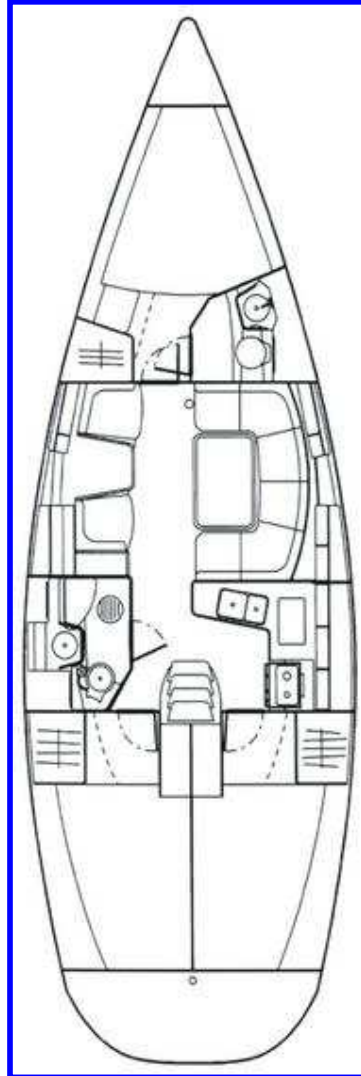

## Sun Odyssey 40.3 (2006)

**Boat specifications:**

Cabins:	<b>3</b>
Cabin berths:	<b>6</b>
Max.berths:	<b>8</b>

Length over all(m):	<b>12.20</b>	Length (m):	<b>11.75</b>
Length on water line (m):	<b>10.17</b>	Beam (m):	<b>3.95</b>
Weight (kg):	<b>7,960</b>	Ballast (kg):	<b>2,430</b>
Fuel tank (l):	<b>136</b>	Water tank (l):	<b>310</b>
Main sail area (m2):	<b>35.00</b>	Spinnaker area (m2):	<b>109.00</b>
Genoa area (m2):	<b>41.20</b>		