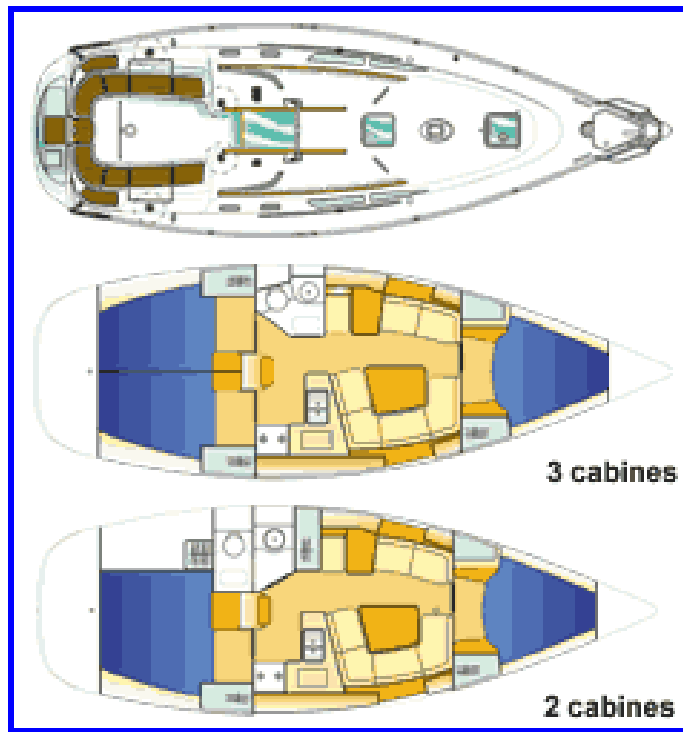

Sun Odyssey 37 (2005)

Boat specifications:

Cabins:	3		
Cabin berths:	6		
Max.berths:	6		
Length over all(m):	11.40	Length (m):	10.95
Beam (m):	3.70	Draught (m):	1.95
Weight (kg):	6,100	Fuel tank (l):	136
Water tank (l):	320		