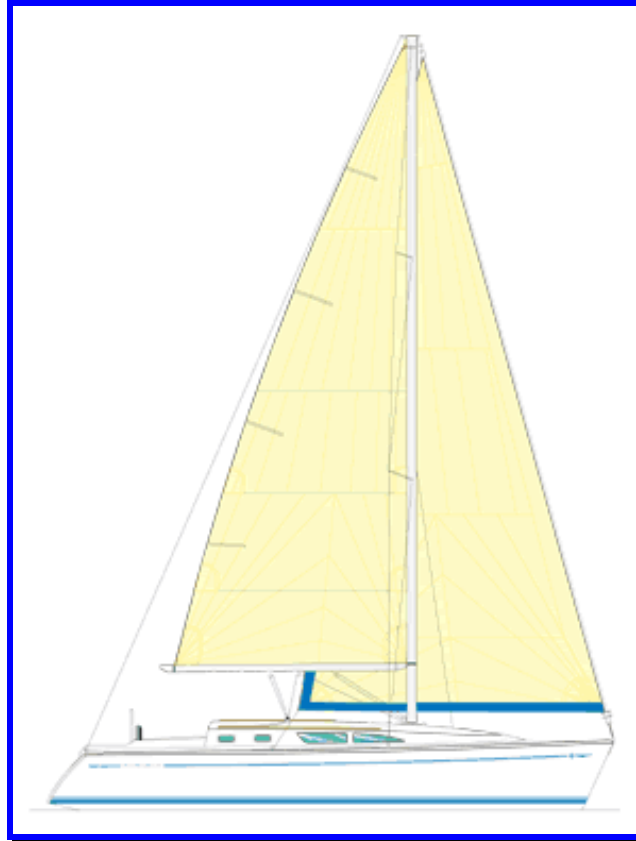

Sun Odyssey 37 (2005)

Boat specifications:

Cabins:	3		
Cabin berths:	6		
Max.berths:	6		
Length over all(m):	11.40	Length (m):	10.95
Beam (m):	3.70	Draught (m):	1.95
Weight (kg):	6,100	Fuel tank (l):	136
Water tank (l):	320		