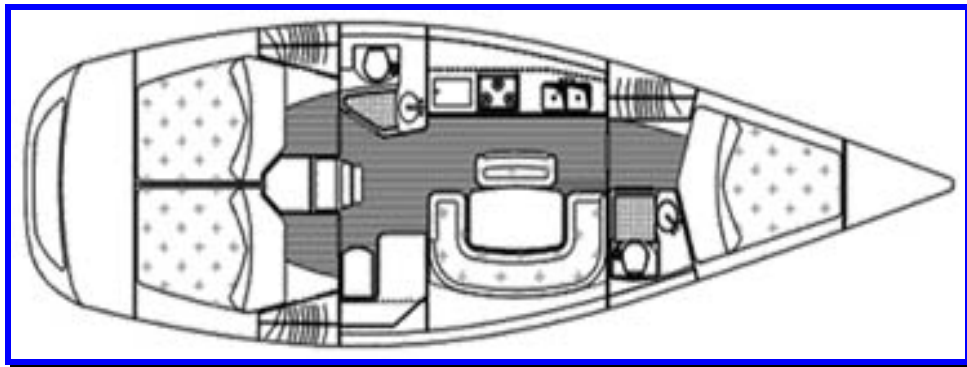

## Grand Soleil 40

### Boat specifications:

Length over all	11.90 m
Length waterline	10.60 m
Beam max	3.80 m
Draft	2.15 m
Displacement	6.8 t
Ballast	2.5 t
Toilets	2
Sail area	102 m <sup>2</sup>
Berths	3/6
Fuel	180 l
Fresh water	360 l
Engine	Yanmar 40 hp