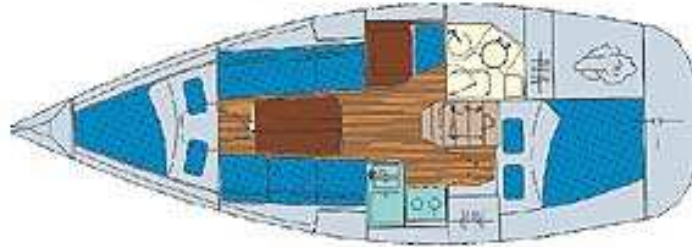

Elan 31

Lenght	9,40 m
L.W.L.	7,60 m
Beam	3.30 m
Draft	1,70 m
Weight	3,3 t
Berths	6
Cabines	2 + Salon
Main sail	21,00 m2
Genoa	33,00 m2
Spinaaker	74,00 m2
Motor	13 kW / 18 HP
Water	200 l
Fuel	65 l

Bathroom, Tiller, Autopilot, Lazy Jack, Echo sounder, Speedometer, Wind speed indicator, Battery charger, Refrigerator, VHF, Radio CD player, GPS + Chart plotter, Shower