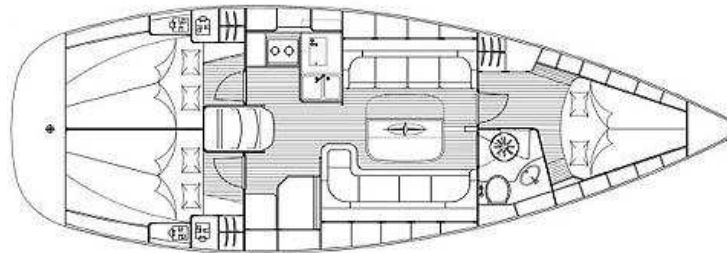

BAVARIA 37

Length	11.35 m
Beam	3.8 m
Draught	1.95 m
Displacement	N/A kg
Berths	6
Cabins	3
Engine	29 hp
Fuel capacity	150.0 l
Water capacity	210.0 l

Roll main sail
Roll genoa
Electric anchor winch
GPS + Plotter
Tridata (Log, lot and speed)
Windspeed meter
Autopilot
VHF radio
Electric refrigerator
Stereo radio/CD player
Cockpit table
Bimini top

Bathing platform + ladder + shower
Dinghy
Bed clothes
Safe deposit box
Warm water