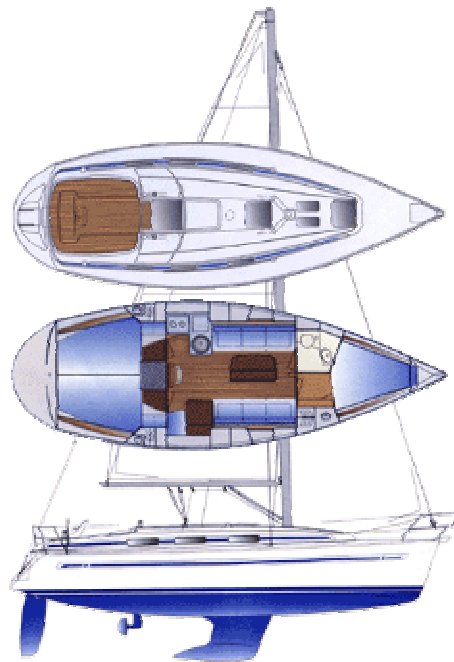

BAVARIA 36 (2005)

BUILT: 2005
LOL: 11.40 m
BEAM: 3.60 m
DRAUGHT: 1.9 m

ENGINE: Volvo 29 HP
FUEL TANK: 180 l
WATER TANK: 360 l
MAIN SAIL: 26 m²
GENOA: 36 m²

BERTHS: 6
CABINS: 3
BATHROOMS: 1

- Auto pilot
- RAYMARINE ST 4000
- Raymarine wind st60
- Raymarine tridata st60
- electric windlass
- refrigerator 12V
- GPS with map (CMAP)
- sprayhood
- bimini (tende)
- hot water
- outside shower
- Radio with CD
- outside speakers
- roll mainsail & genoa
- Cockpit table
- full equiped
- excelente sailing abilities