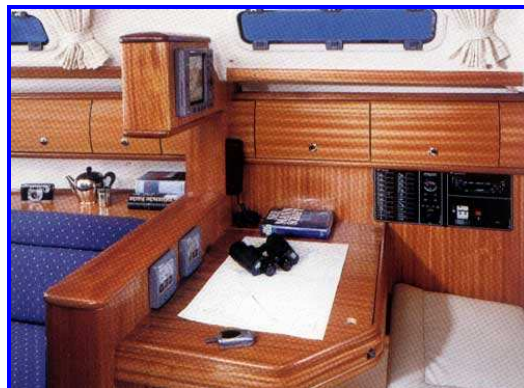

BAVARIA 36 (2005)

BUILT: 2005
LOL: 11.40 m
BEAM: 3.60 m
DRAUGHT: 1.9 m

ENGINE: Volvo 29 HP
FUEL TANK: 180 l
WATER TANK: 360 l
MAIN SAIL: 26 m²
GENOA: 36 m²

BERTHS: 6
CABINS: 3
BATHROOMS: 1

- Auto pilot
- RAYMARINE ST 4000
- Raymarine wind st60
- Raymarine tridata st60
- electric windlass
- refrigerator 12V
- GPS with map (CMAP)
- sprayhood
- bimini (tende)
- hot water
- outside shower
- Radio with CD
- outside speakers
- roll mainsail & genoa
- Cockpit table
- full equiped
- excelente sailing abilities