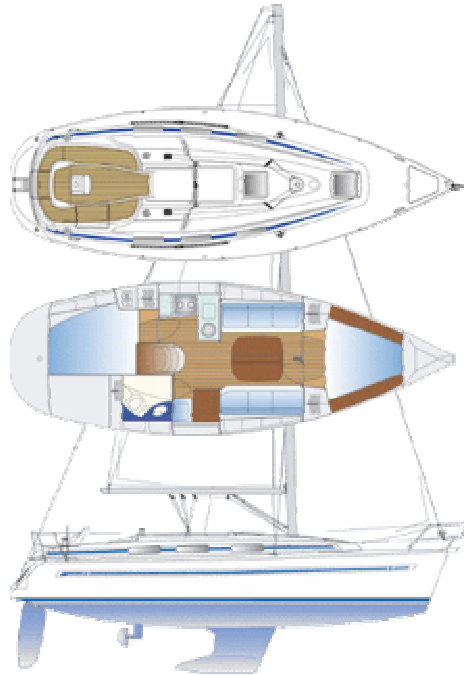

**BAVARIA 32 ( 2004 )**

BUILT: 2005  
LOL: 10.3 m  
BEAM: 3.35 m  
DRAUGHT: 1.5 m

ENGINE: Volvo 19 HP  
FUEL TANK: 90 l  
WATER TANK: 150 l  
MAIN SAIL: 20 m<sup>2</sup>  
GENOA: 26 m<sup>2</sup>

BERTHS: 4+2  
CABINS: 2  
BATHROOMS: 1

- Auto pilot
- RAYMARINE ST 4000
- Raymarine wind st60
- Raymarine tridata st60
- electric windlass
- refrigerator 12V
- GPS with map (CMAP)
- sprayhood
- bimini (tende)
- hot water
- outside shower
- Radio with CD
- outside speakers
- roll mainsail & genoa
- Cockpit table
- full equipped
- excelente sailing abilities