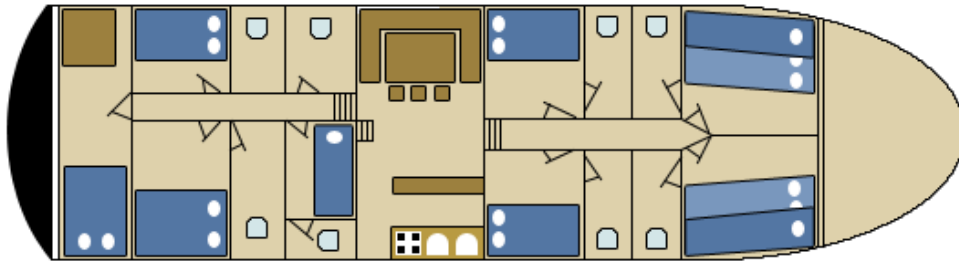

Rijeka office: Šenoina 11, 51000 Rijeka, Croatia
Tel: +385 51 422 001, +385 51 422 002, +385 51 422 005, Fax: +385 51 422 006

model	Ketch 21
name	Dunya
person	14
Cabins with shower/toilet	7
air-condition	yes
built year	1985.
length	21m
beam	5,40m
draft	1,60m
engine	FORD TD 150Hp
additional equipment	VHF, GPS, radio/cassette, CD-changer
water tank	2000l
fuel tank	500l