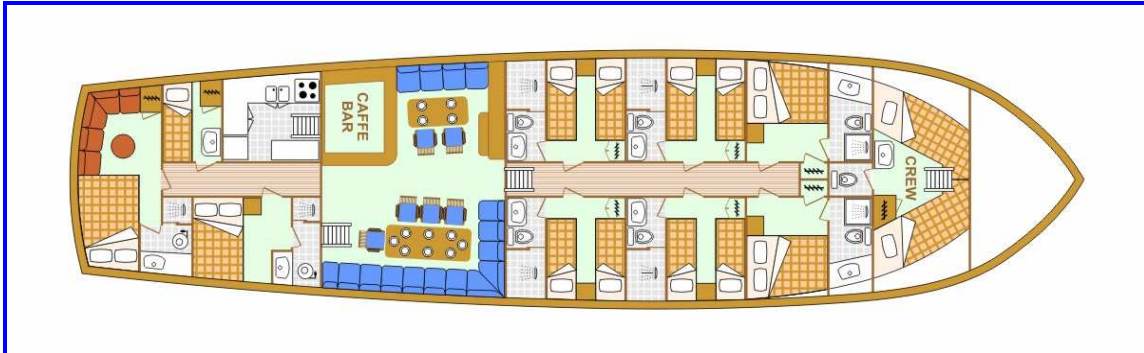

MSY Bofor

Rijeka office: Šenoina 11, 51000 Rijeka , Croatia
TEL.: +385 51 422 002, +385 51 422 003, FAX: +385 51 422 001

Technical details:

Year:	1999
Lenght overall (m):	28m
Beam (m):	6,50m
Deck:	Teak
Hull:	Mahogany
Engine type:	Delphin 1 x 240hp
Speed:	8 – 10kn
Accommodation	
AIR-CONDITIONED	
cabins:	7
cabin types:	4 doubles and 3 twins
-each cabin is with toilet and shower	
guests:	14
crew:	3-4
Lying:	Sibenik
Equipment:	showers, WC, TV, Air Condition