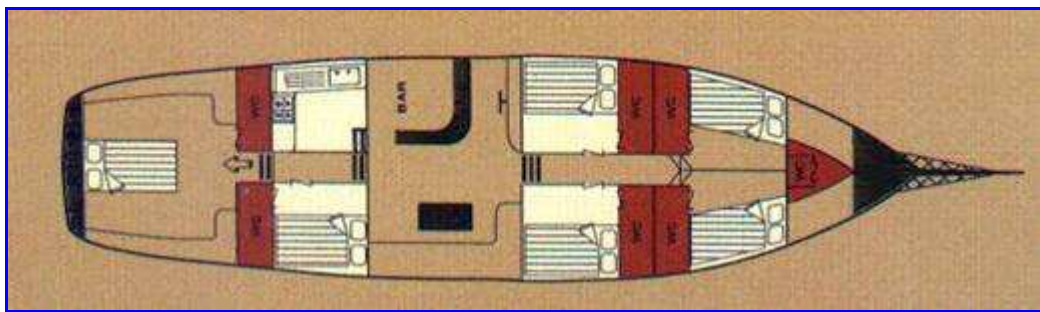

Rijeka office: Šenoina 11, 51000 Rijeka, Croatia
Tel: +385 51 422 001, +385 51 422 002, +385 51 422 005, Fax: +385 51 422 006