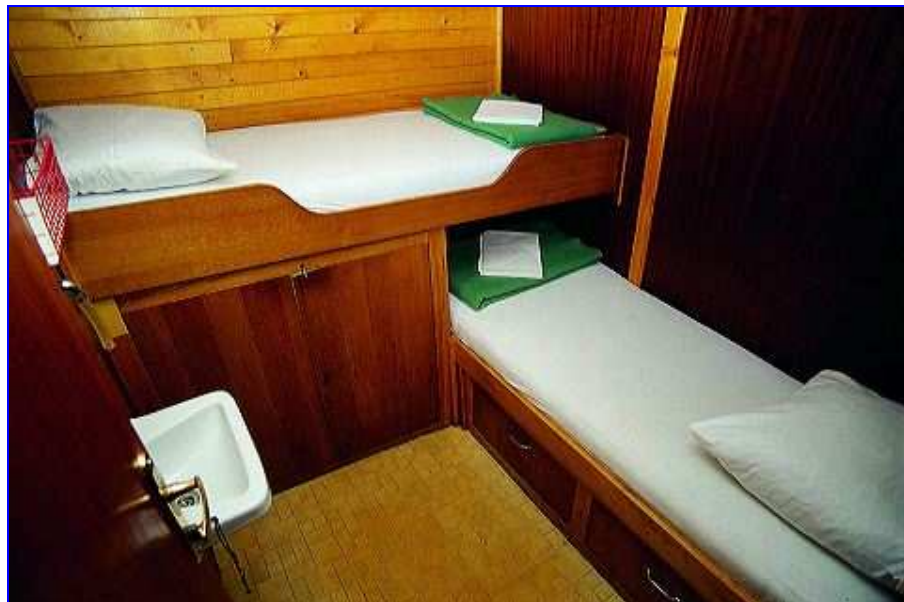

MSY Toma

Technical details:

Max. No of persons	32
Lenght	28 m
width	6,5 m
Bulit in	1954
Reconstructed	2003
Engine	350 PS
Speed	8 miles
Diesel tank	4.000 L
Water tank	20.000 L
Sun Deck	150 m2
Total no. of Cabins	15