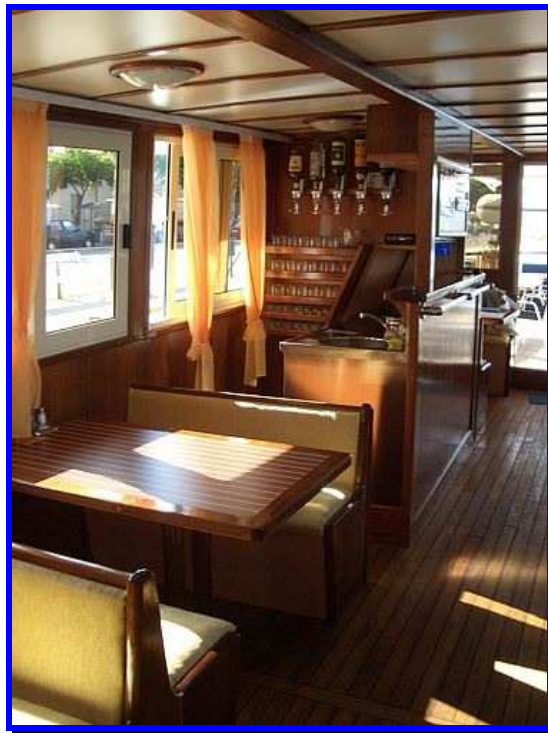

Description	
Max. No of persons	32/38 with extra beds
Length	33 m
Width	5,60 m
Built in	1955
Reconstructed	1991,2001,2004
Engine	298 kw
Speed	10 miles
Diesel tank	5 t
Water tank	20 t
Warm water	500 lit
Sun Deck	80 m2
No. of common toilettes/shower	1 toilet +1 shower/toilet for