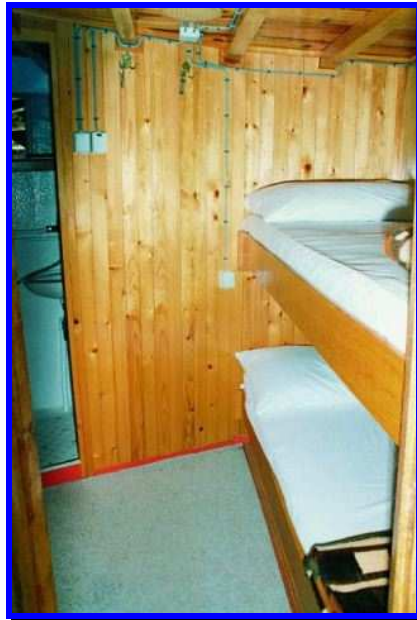

## MSY Aneta

Description	
Max. No of persons	34
Length	30 m
Width	6,50 m
Built in	1958
Reconstructed	1991
Engine	280PS
Speed	8 miles
Diesel tank	4000 l
Water tank	20000 l
Warm water	Yes
Sun Deck	150 m2
No. of common toilettes/shower	3