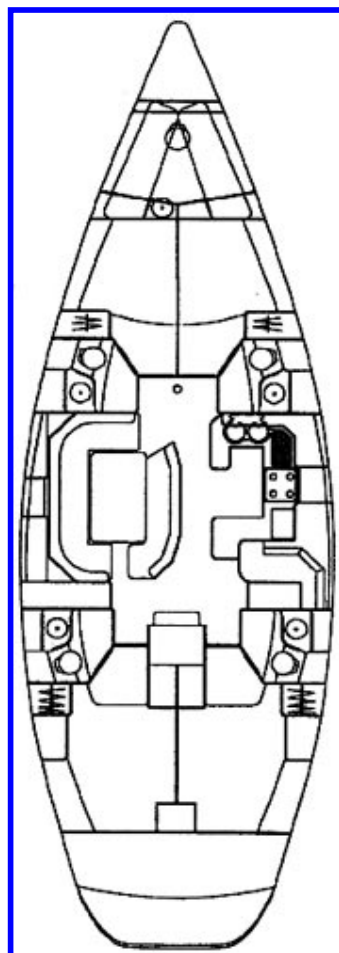

Sun Odyssey 52.2

CABINS: 5
LENGTH: 15,39 m
BERTH: 10+2
BEAM: 4,85 m
DRAFT: 1,80 m
ENGINE: YANMAR 100 HP
WEIGHT: 15.000 kg
FUEL CAPACITY: 400 lit
WC/SHOWER: 4+1
WATER CAPACITY: 1.000 lit