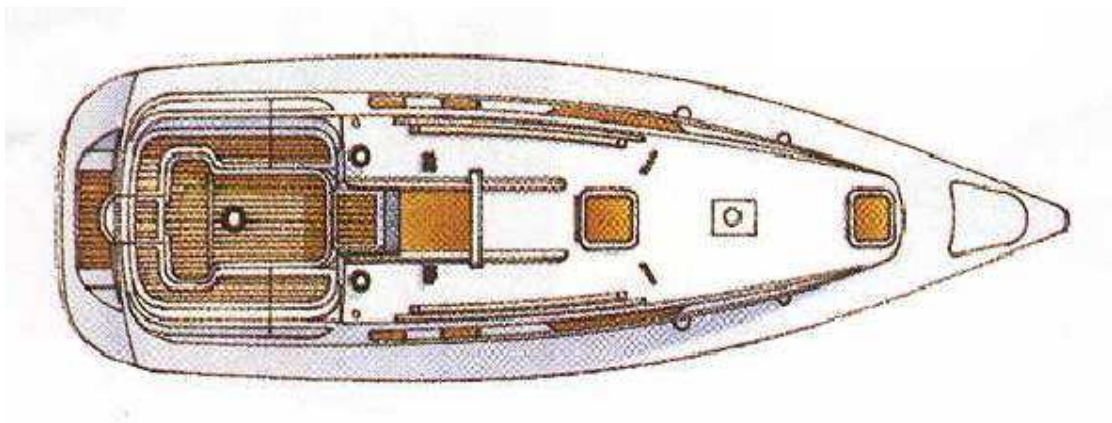

Sun Odyssey 34.2 (2002)

Boat specifications:

Cabins:	3
Cabin berths:	6
Max.berths:	7

Length over all(m):	10.30	Length (m):	9.99
Length on water line (m):	9.00	Beam (m):	3.29
Draught (m):	1.70	Weight (kg):	4,650
Fuel tank (l):	110	Water tank (l):	140