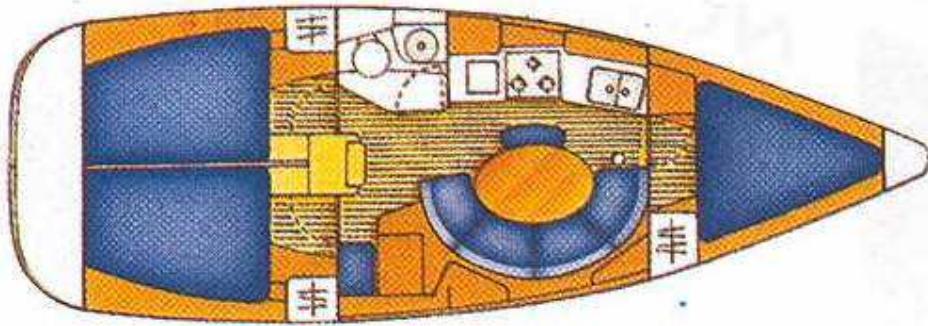

Sun Odyssey 34.2 (2002)

Boat specifications:

Cabins:	3
Cabin berths:	6
Max.berths:	7

Length over all(m):	10.30	Length (m):	9.99
Length on water line (m):	9.00	Beam (m):	3.29
Draught (m):	1.70	Weight (kg):	4,650
Fuel tank (l):	110	Water tank (l):	140