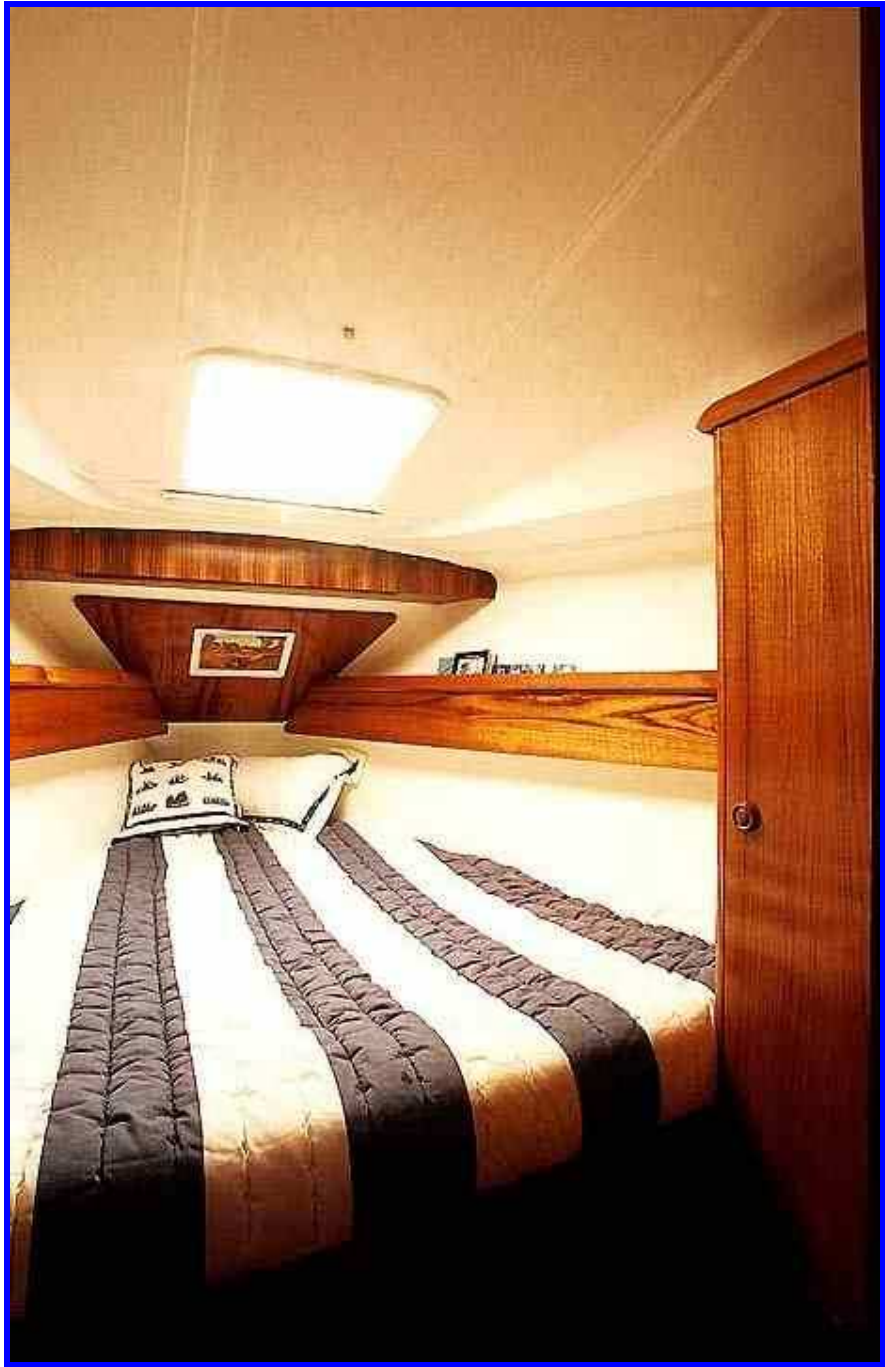

Sun Odyssey 34.2 (2002)

Boat specifications:

Cabins:	3
Cabin berths:	6
Max.berths:	7

Length over all(m):	10.30	Length (m):	9.99
Length on water line (m):	9.00	Beam (m):	3.29
Draught (m):	1.70	Weight (kg):	4,650
Fuel tank (l):	110	Water tank (l):	140