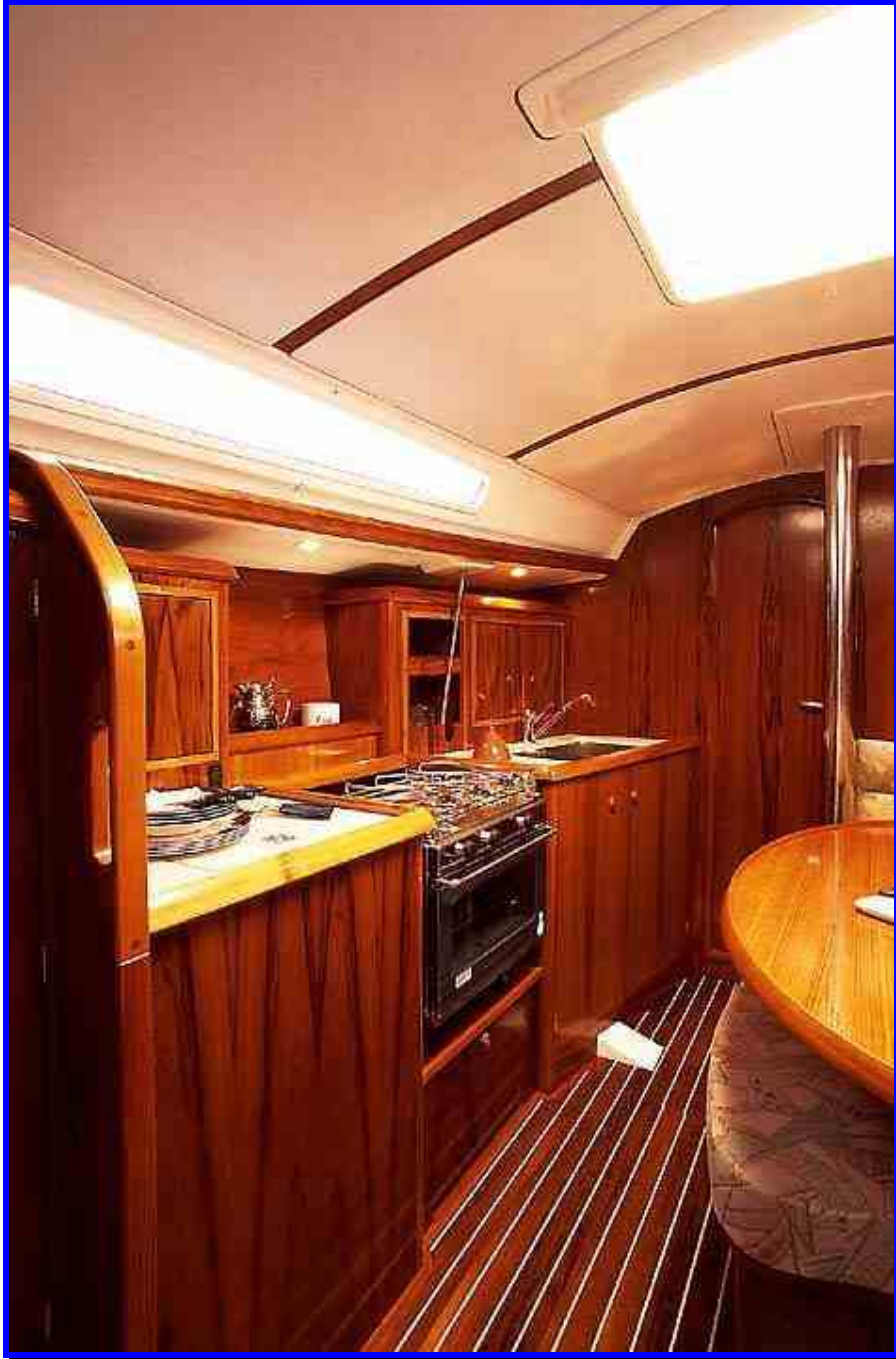

Sun Odyssey 34.2 (2002)

Boat specifications:

Cabins:	3
Cabin berths:	6
Max.berths:	7

Length over all(m):	10.30	Length (m):	9.99
Length on water line (m):	9.00	Beam (m):	3.29
Draught (m):	1.70	Weight (kg):	4,650
Fuel tank (l):	110	Water tank (l):	140