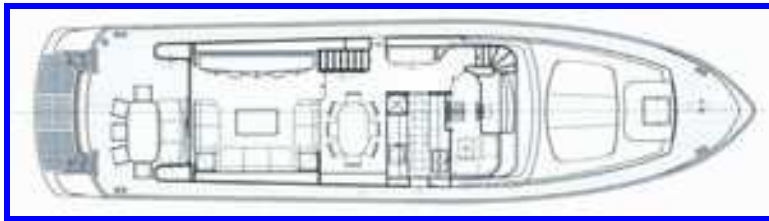

San Lorenzo 72

Boat specifications:

Year:	2006
Lenght:	23 mt
Beem:	5,60 mt
Draft:	1,90 mt
Power:	2 x MTU 10V2000M92
Max speed:	31 knots
Cruising speed:	27 knots
Fuel:	5.000 l
Fuel consumption:	300 l / h
Water:	1.500 l
Weight:	50 t
Builder:	SANLORENZO Cantiere navale di Ameglia

4 x guests cabins, 2 x king size beds,
 2 x twin bed +2 x pullman bed
 Crew cabin for three
 1 x salon
 4 x bathrooms + daily toilet
 5 x plasma TV
 SAT TV, SAT telephone, DVD
 2 x fridge
 2 x freezer
 Ice maker
 aircondition
 W/D mashine