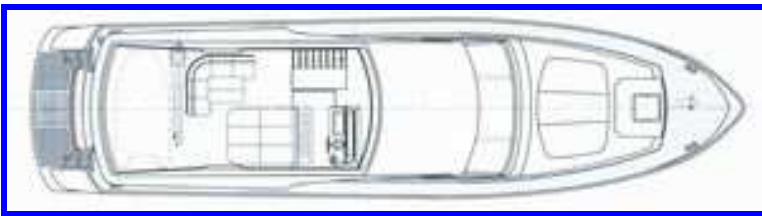

San Lorenzo 72

Boat specifications:

Year:	2006
Lenght:	23 mt
Beem:	5,60 mt
Draft:	1,90 mt
Power:	2 x MTU 10V2000M92
Max speed:	31 knots
Cruising speed:	27 knots
Fuel:	5.000 l
Fuel consumption:	300 l / h
Water:	1.500 l
Weight:	50 t
Builder:	SANLORENZO Cantiere navale di Ameglia

4 x guests cabins, 2 x king size beds,
 2 x twin bed +2 x pullman bed
 Crew cabin for three
 1 x salon
 4 x bathrooms + daily toilet
 5 x plasma TV
 SAT TV, SAT telephone, DVD
 2 x fridge
 2 x freezer
 Ice maker
 aircondition
 W/D mashine