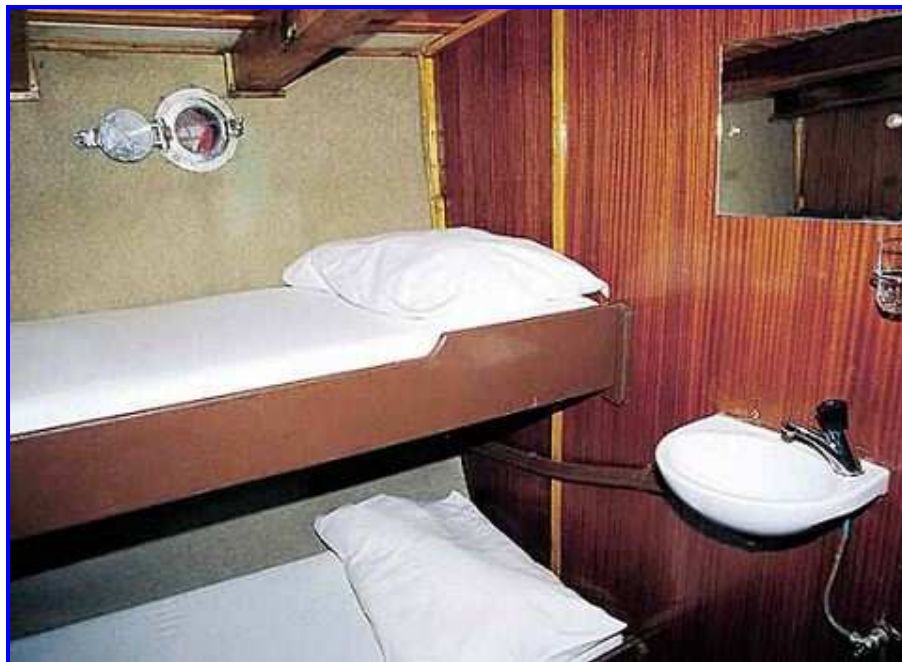

## MSY Mila Majka

<b>Description</b>	
Max. No of persons	20
Length	18,5 m
Width	5 m
Built in	1963
Reconstructed	1988
Engine	200 PS
Speed	8 miles
Diesel tank	1000 L
Water tank	4000 L
Warm water	Yes
Sun Deck	72 m2
No. of common toilettes/shower	2(+1crew)
<b>Cabins</b>	
Total no. of Cabins	10